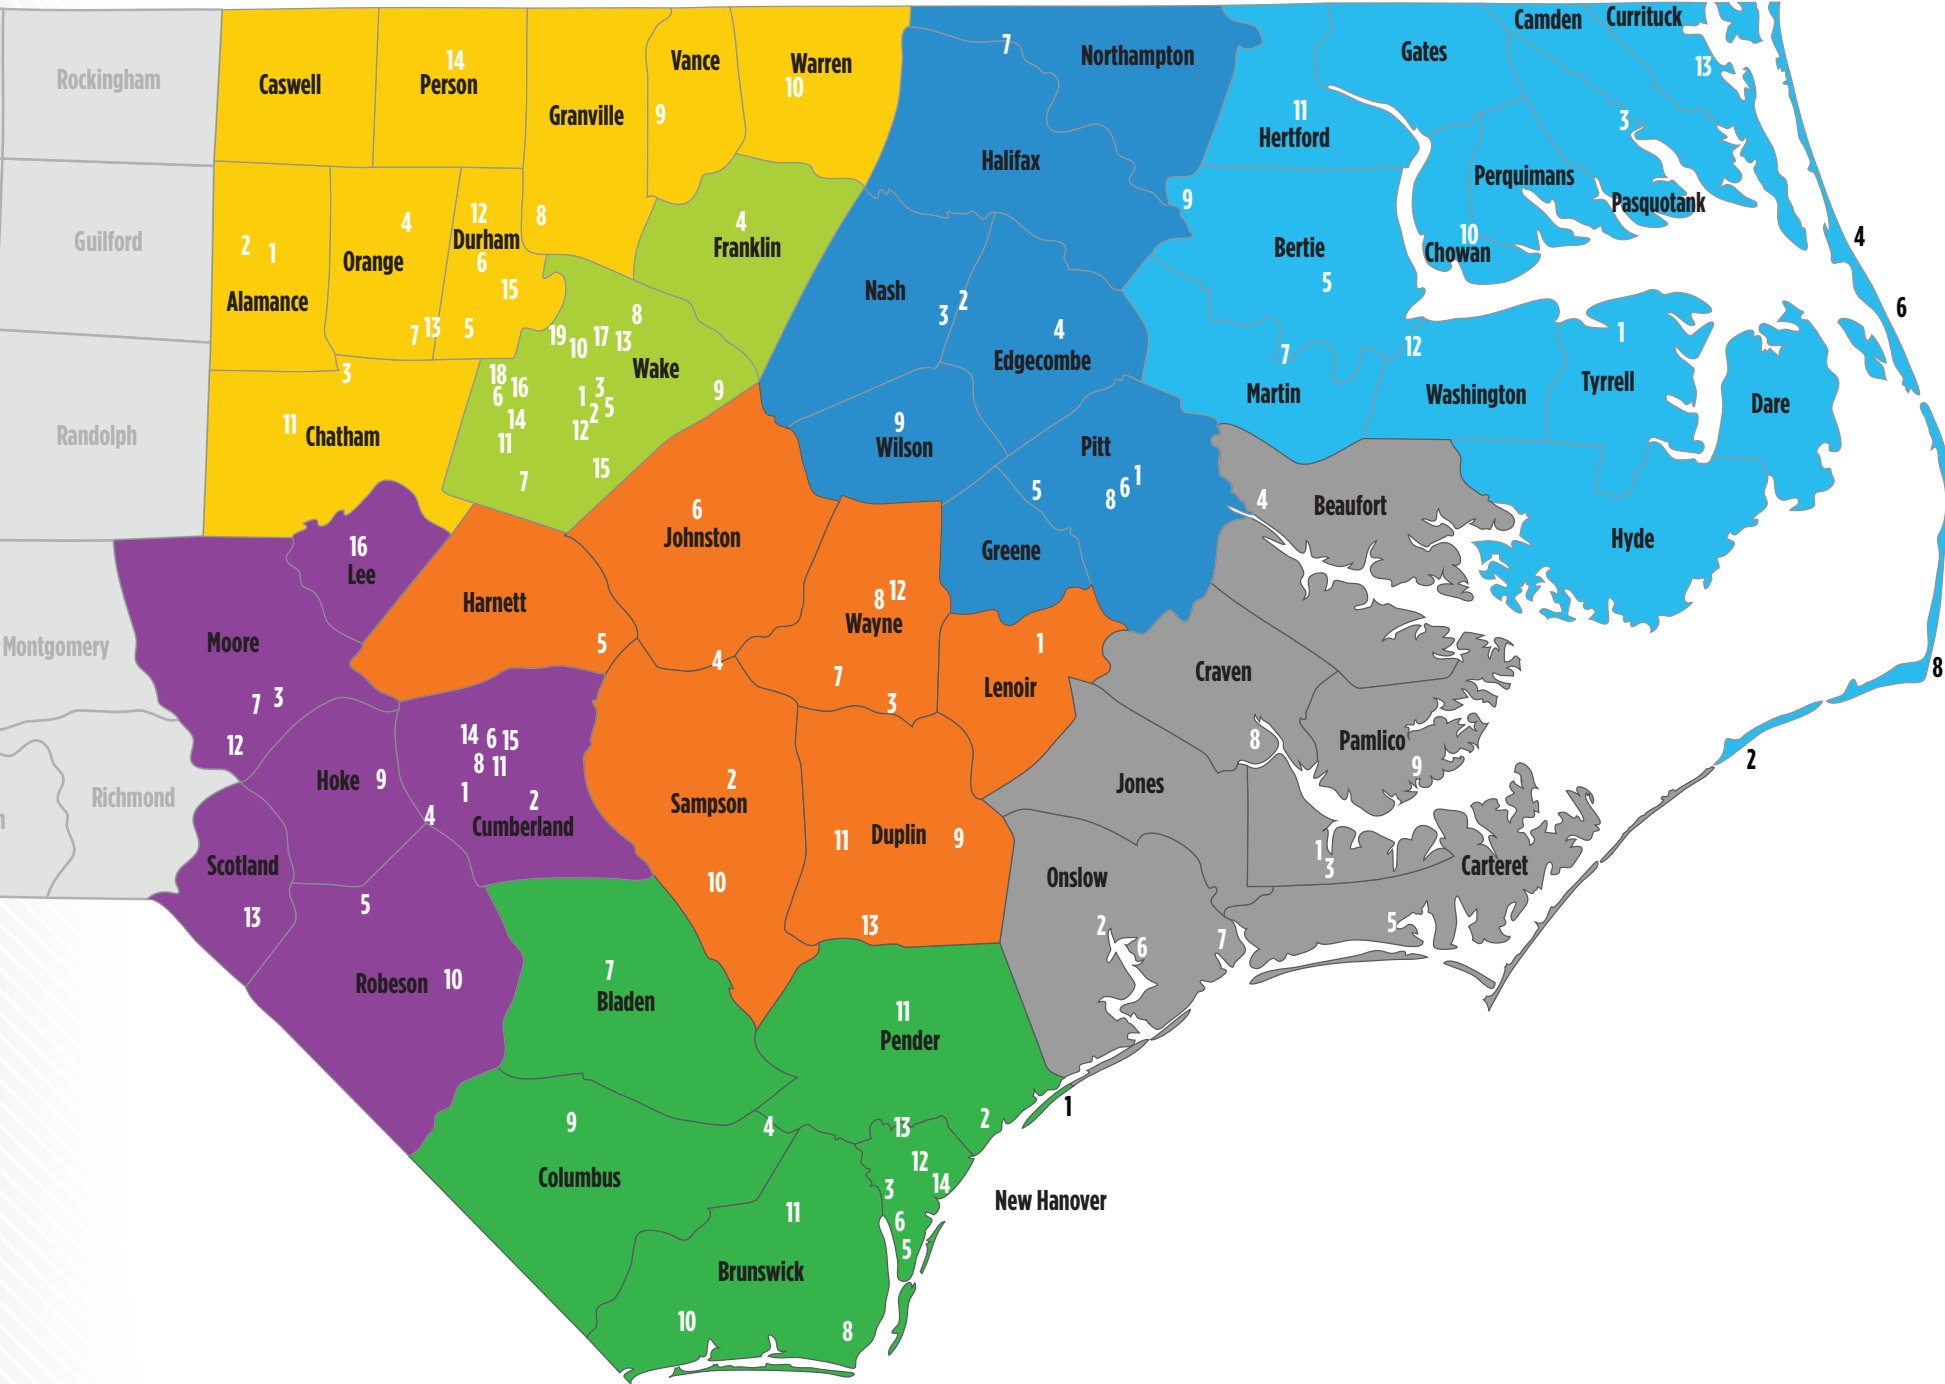

THE ROMAN CATHOLIC DIOCESE of RALEIGH

Deaneries and Parishes

ALBEMARLE

- 1) All Souls Mission, Columbia
- 2) Annunciation Station, Ocracoke
- 3) Holy Family, Elizabeth City
- 4) Holy Redeemer by the Sea, Kitty Hawk
- 5) Holy Spirit, Windsor
- 6) Holy Trinity by the Sea Mission, Nags Head
- 7) Holy Trinity, Williamston
- 8) Our Lady of the Seas, Buxton
- 9) Saint Anne Mission, Scotland Neck
- 10) Saint Anne, Edenton
- 11) Saint Charles Borromeo, Ahoskie
- 12) Saint Joan of Arc, Plymouth
- 13) Saint Katharine Drexel Mission, Maple

FAYETTEVILLE

- 1) Good Shepherd, Hope Mills
- 2) Pope Air Force Base, Pope AFB
- 3) Sacred Heart, Pinehurst
- 4) Saint Andrew Kim, Fayetteville
- 5) Saint Andrew, Red Springs
- 6) Saint Ann, Fayetteville
- 7) Saint Anthony of Padua, Southern Pines
- 8) Saint Elizabeth Ann Seton, Fayetteville
- 9) Saint Elizabeth of Hungary, Raeford
- 10) Saint Francis De Sales, Lumberton
- 11) Saint Isidore Mission, Fayetteville
- 12) Saint Juan Diego Mission, Robbins
- 13) Saint Mary, Laurinburg
- 14) Saint Michael the Archangel Catholic Community, Fort Bragg
- 15) Saint Patrick, Fayetteville
- 16) Saint Stephen the First Martyr, Sanford

NEW BERN

- 1) Annunciation, Havelock
- 2) Infant of Prague, Jacksonville
- 3) Marine Corps Air Station Chapel, Cherry Point
- 4) Mother of Mercy, Washington
- 5) Saint Egbert, Morehead City
- 6) Saint Francis Xavier, Camp Lejeune
- 7) Saint Mildred, Swansboro
- 8) Saint Paul, New Bern
- 9) Saint Peter the Fisherman Mission, Oriental