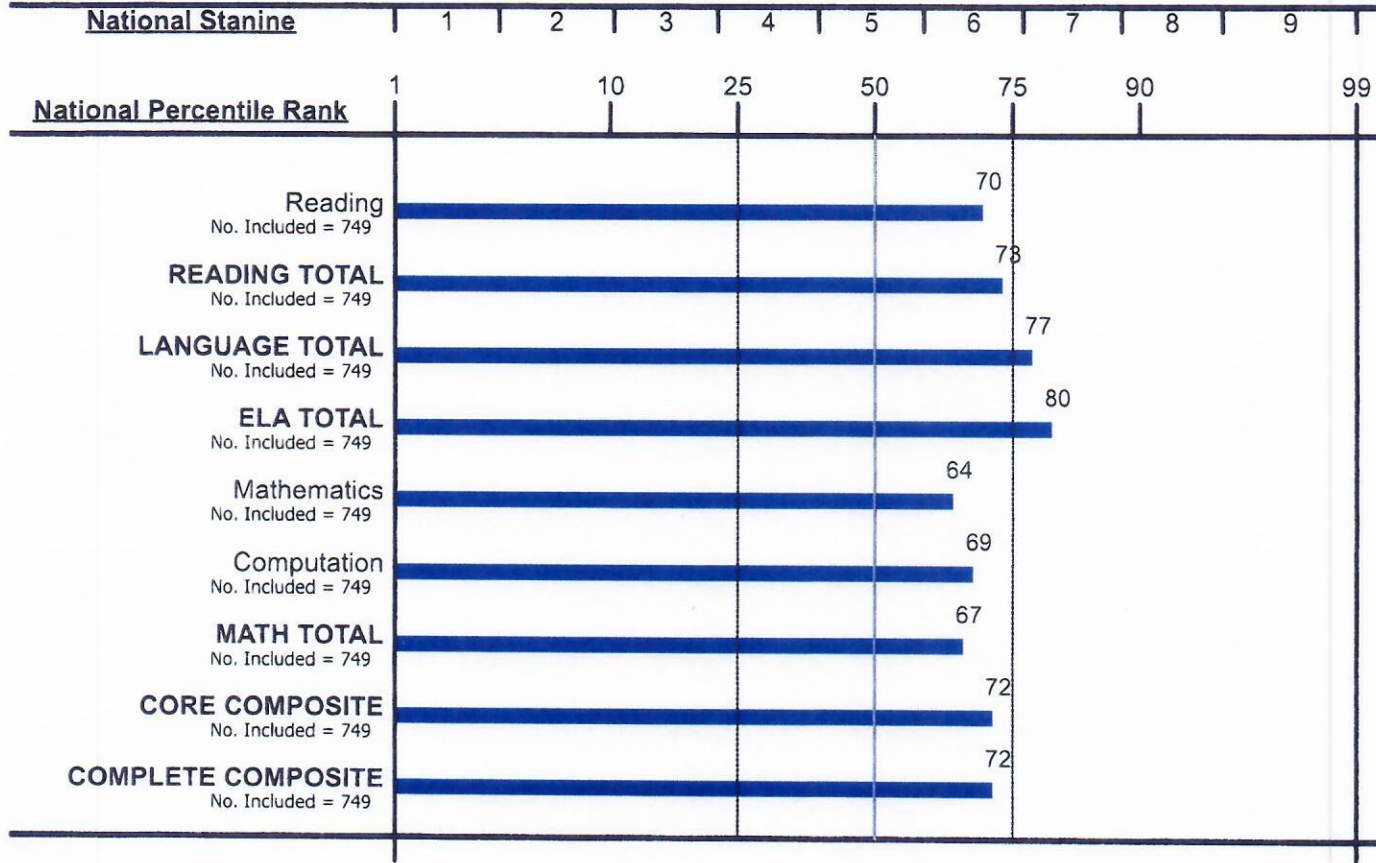

# Group Profile for Raleigh Diocese

Group Code: 0  
 Iowa Assessments™  
 Form: E  
 Test Date: 10/05/2018  
 Norms: Fall 2017

Grade: 6

Level: 12

Dio: Raleigh Diocese

Students coded in the office use section of answer documents are excluded from group averages