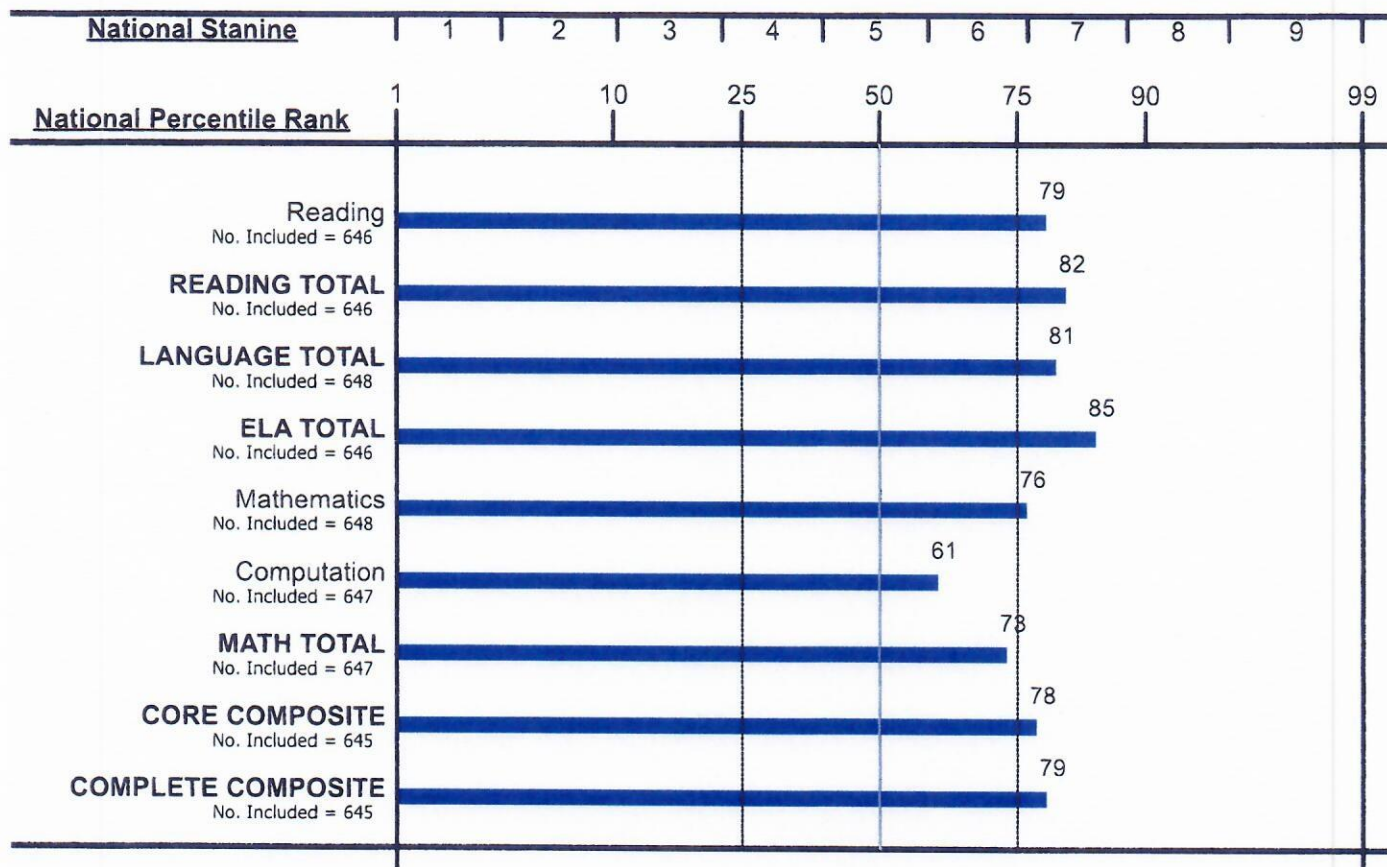

Group Profile for Raleigh Diocese

Group Code: 0

Iowa Assessments™

Form: E

Test Date: 10/05/2018

Norms: Fall 2017

Grade: 4

Level: 10

Dio: Raleigh Diocese

Students coded in the office use section of answer documents are excluded from group averages

Report Date 11/20/2018

Copyright Houghton Mifflin Harcourt. All Rights Reserved.