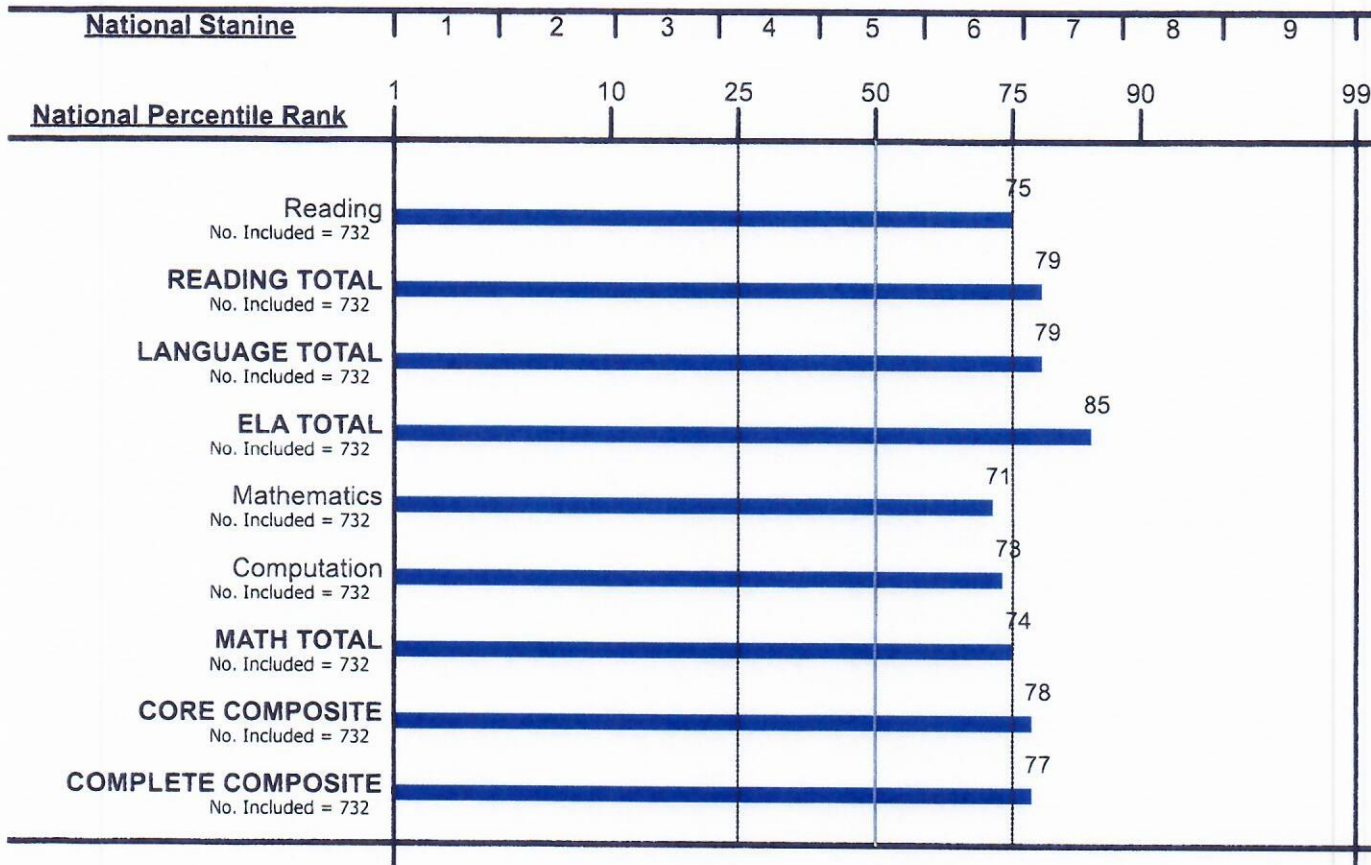

Group Profile for Raleigh Diocese

Group Code: 0

Iowa Assessments™

Form: E

Test Date: 10/05/2018

Norms: Fall 2017

Grade: 7

Level: 13

Dio: Raleigh Diocese

Students coded in the office use section of answer documents are excluded from group averages

Report Date 11/20/2018

Copyright Houghton Mifflin Harcourt. All Rights Reserved.