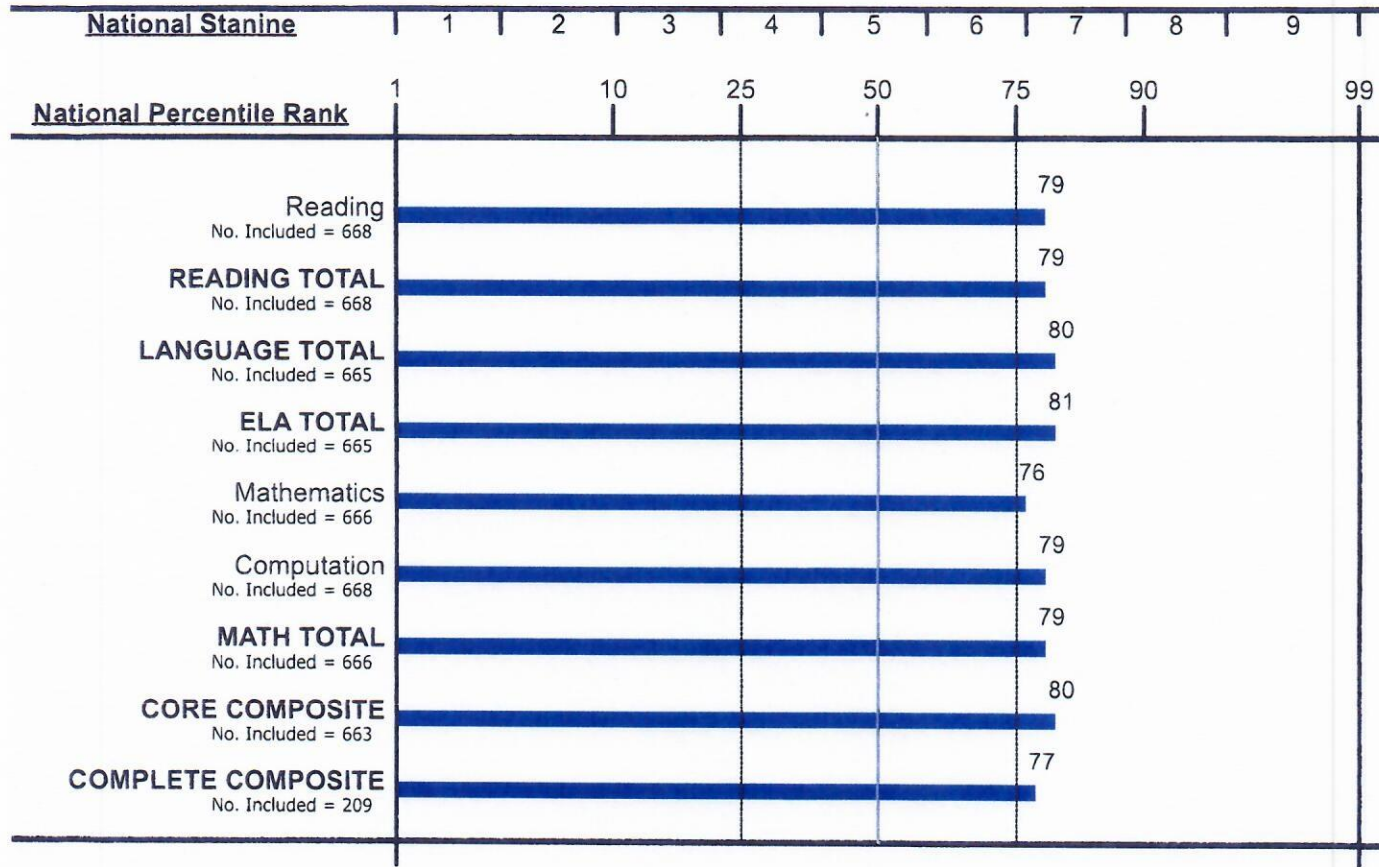

# Group Profile for Raleigh Diocese

Group Code: 0  
 Iowa Assessments™  
 Form: E  
 Test Date: 10/05/2018  
 Norms: Fall 2017

Grade: 3

Level: 9

Dio: Raleigh Diocese

Students coded in the office use section of answer documents are excluded from group averages