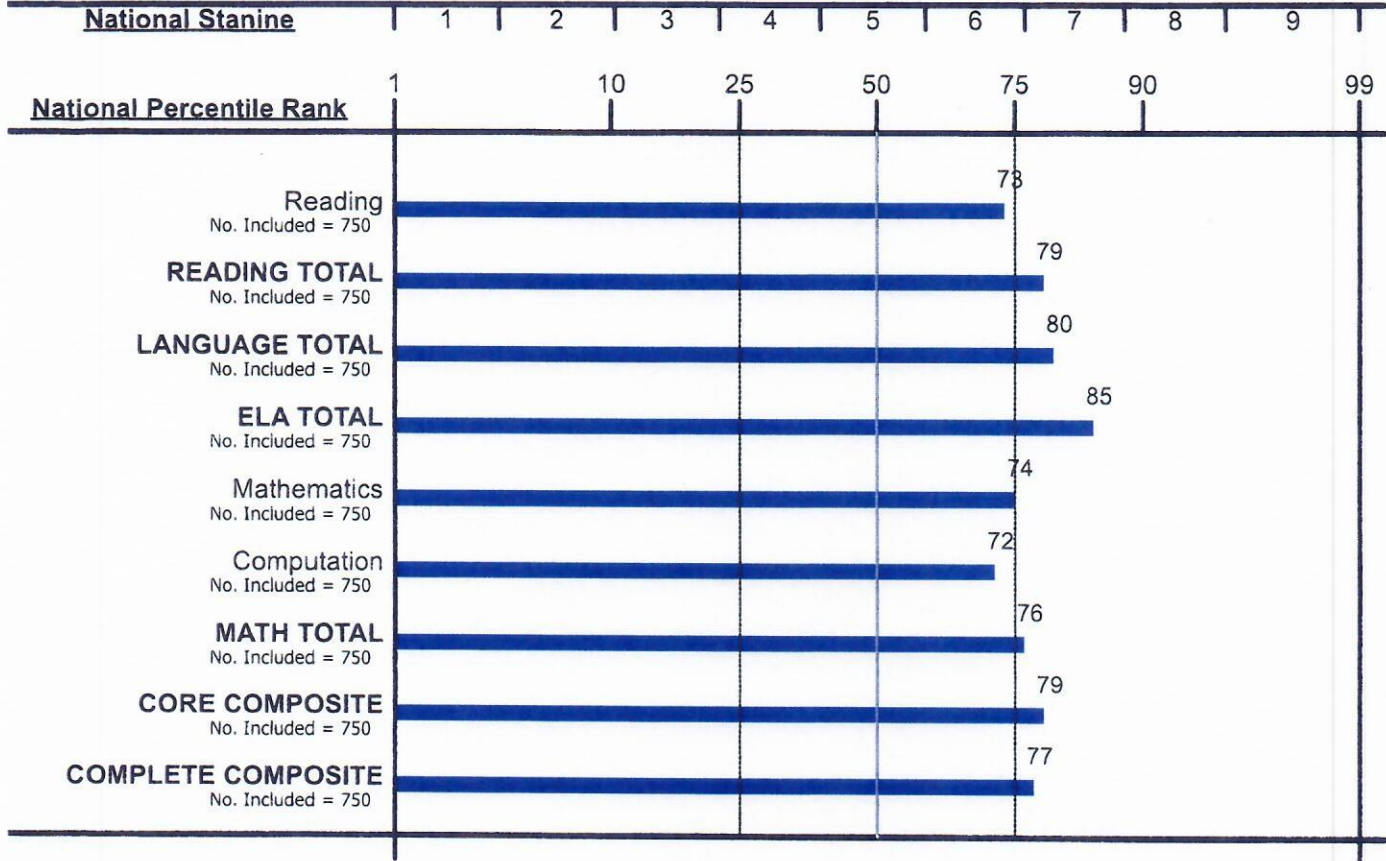

Group Profile for Raleigh Diocese

Group Code: 0
Iowa Assessments™
Form: E
Test Date: 10/05/2018
Norms: Fall 2017

Grade: 8

Level: 14

Dio: Raleigh Diocese

Students coded in the office use section of answer documents are excluded from group averages

Report Date: 11/20/2018

Copyright Houghton Mifflin Harcourt. All Rights Reserved.