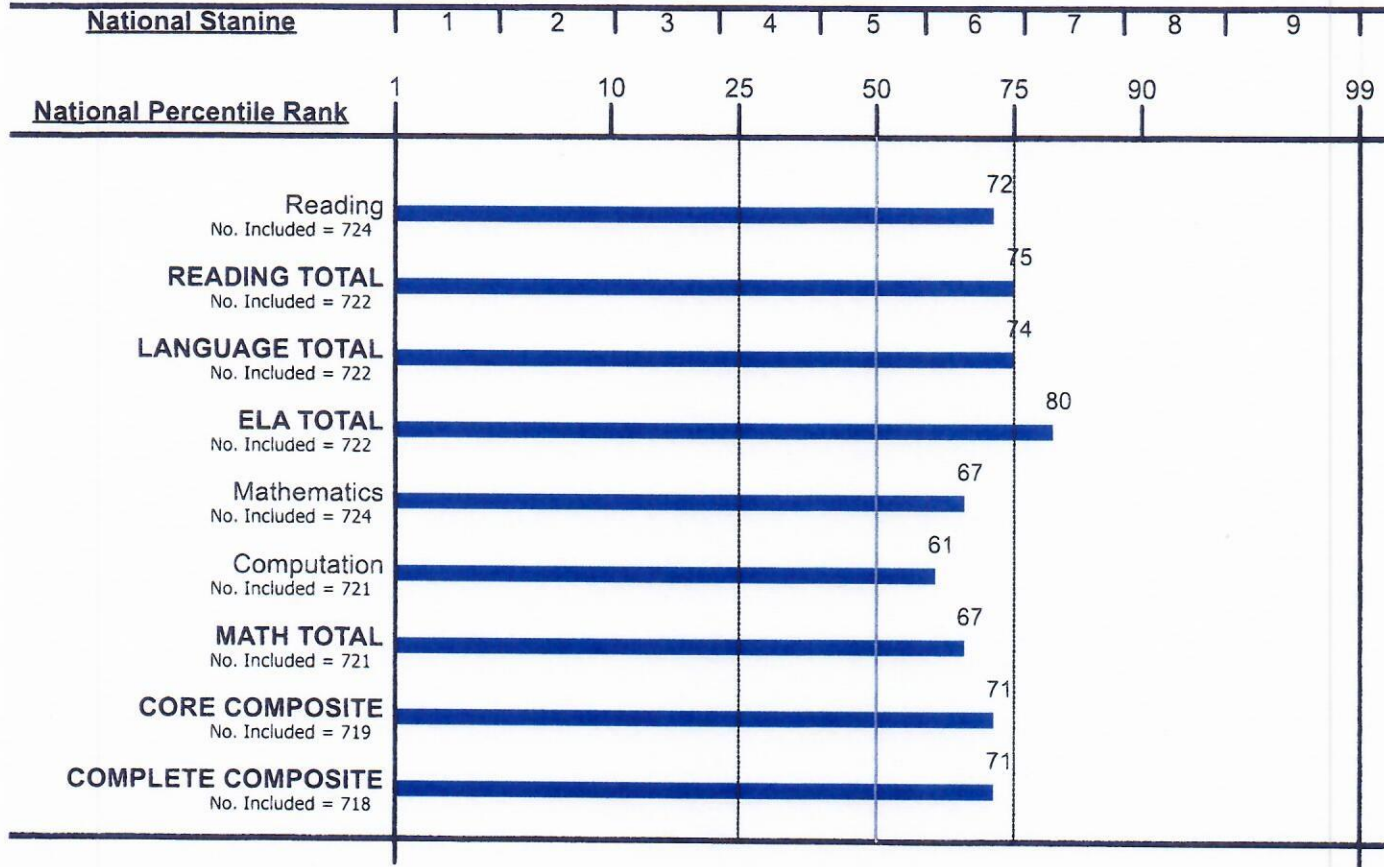

Group Profile for Raleigh Diocese

Group Code: 0
Iowa Assessments™
Form: E
Test Date: 10/05/2018
Norms: Fall 2017

Grade: 5

Level: 11

Dio: Raleigh Diocese

Students coded in the office use section of answer documents are excluded from group averages

Report Date 11/20/2018

Copyright Houghton Mifflin Harcourt. All Rights Reserved.